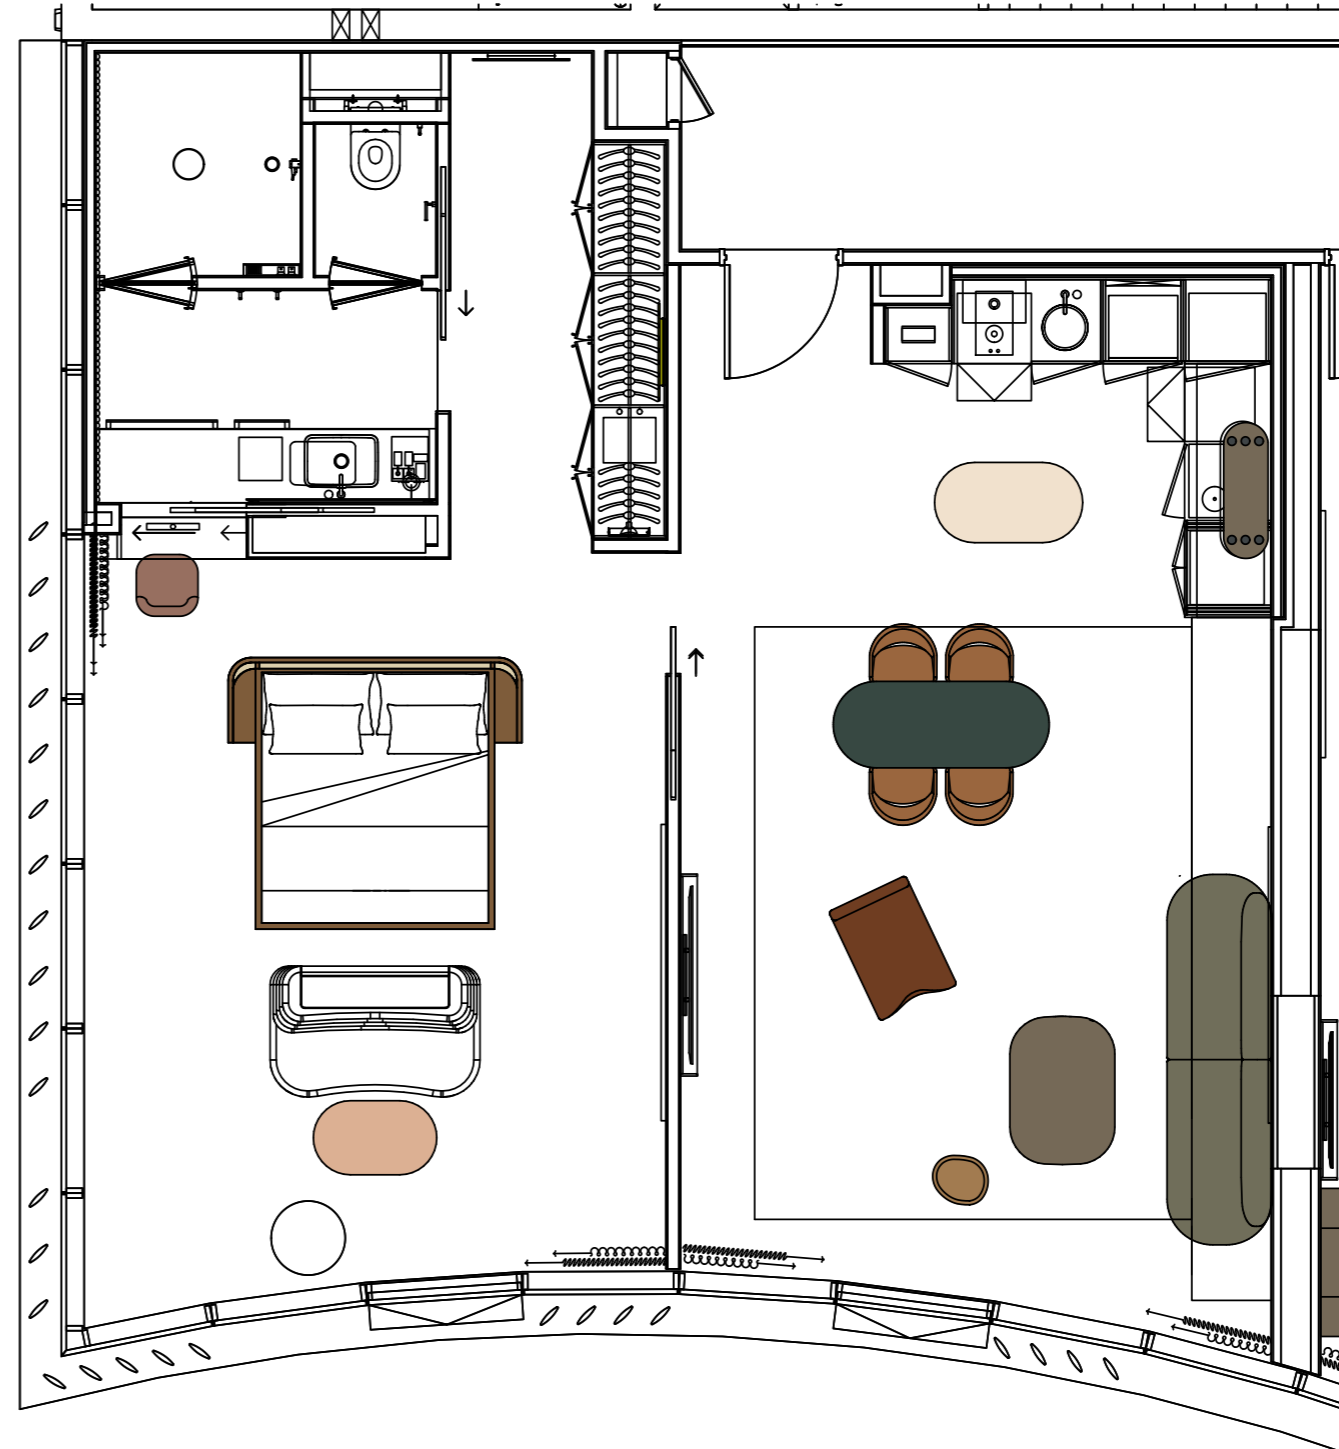

# MONDRIAN

GOLD COAST

1 BED.  
OCEAN.

SUITE.

NO. OF BED:	1 x King
NO. OF PEOPLE:	2
ROOM SIZE:	64-73 sqm   689-786 sqft

Disclaimer: The information contained here is believed to be correct but is not guaranteed nor warranted. Dimensions and areas are approximate and are subject to change.

# MONDRIAN

GOLD COAST

1 BED.  
COAST.

SUITE.

NO. OF BED:	1 x King
NO. OF PEOPLE:	2
ROOM SIZE:	64-73 sqm   689-786 sqft

Disclaimer: The information contained here is believed to be correct but is not guaranteed nor warranted. Dimensions and areas are approximate and are subject to change.

# MONDRIAN

GOLD COAST

1 BED.  
SUNSET.

SUITE.

NO. OF BED:	1 x King
NO. OF PEOPLE:	2
ROOM SIZE:	64-73 sqm   689-786 sqft

Disclaimer: The information contained here is believed to be correct but is not guaranteed nor warranted. Dimensions and areas are approximate and are subject to change.