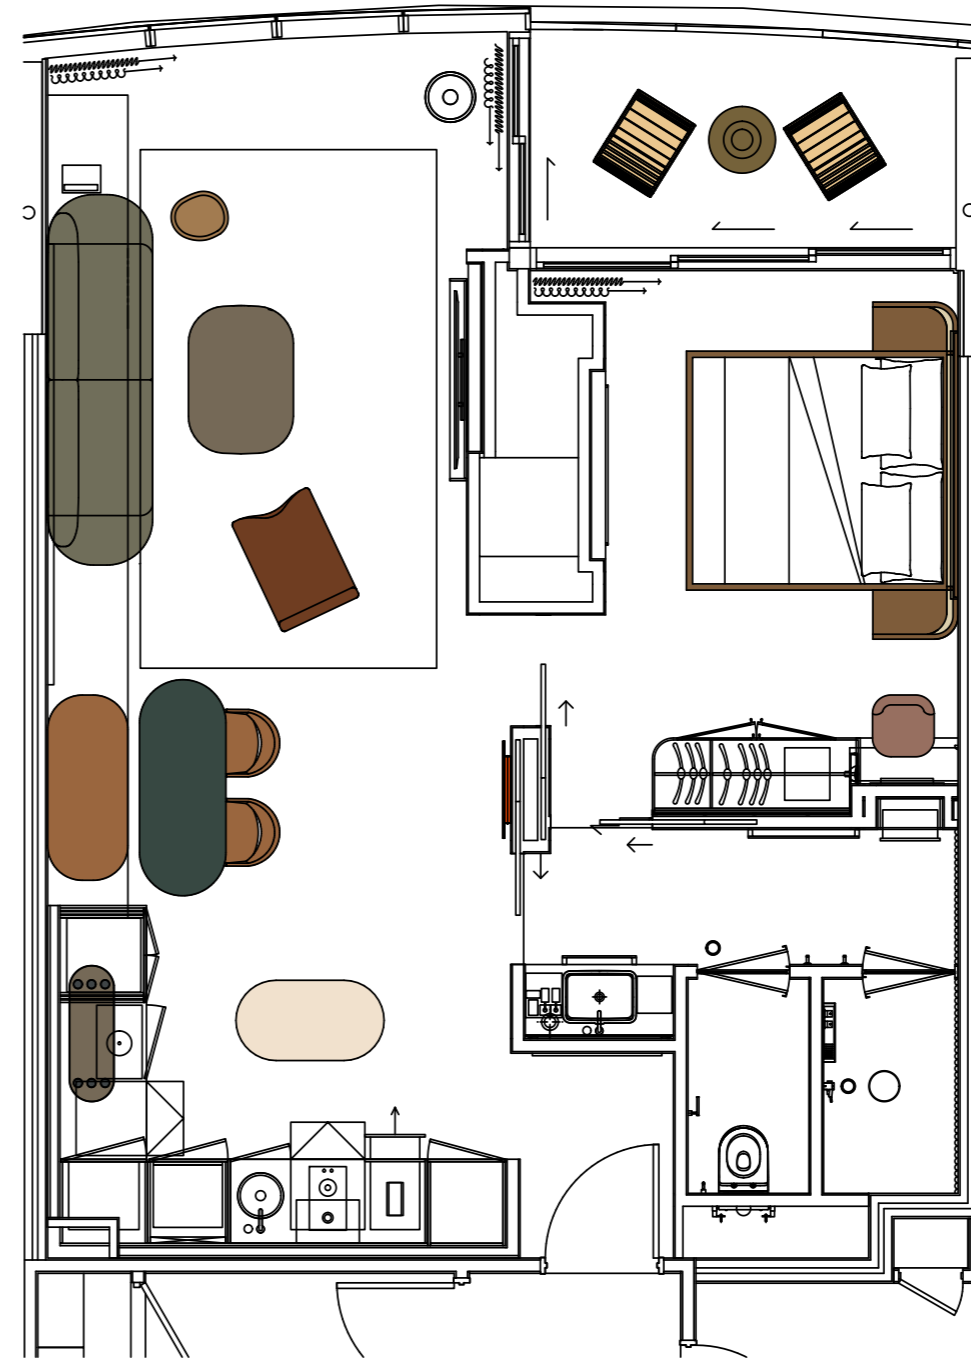

# MONDRIAN

GOLD COAST

1 BED.  
OCEAN.

SUITE.

NO. OF BED:	1 x King
NO. OF PEOPLE:	2
ROOM SIZE:	64-73 sqm   689-786 sqft

Disclaimer: The information contained here is believed to be correct but is not guaranteed nor warranted. Dimensions and areas are approximate and are subject to change.

# MONDRIAN

GOLD COAST

1 BED.  
COAST.

SUITE.

NO. OF BED:	1 x King
NO. OF PEOPLE:	2
ROOM SIZE:	64-73 sqm   689-786 sqft

Disclaimer: The information contained here is believed to be correct but is not guaranteed nor warranted. Dimensions and areas are approximate and are subject to change.

# MONDRIAN

GOLD COAST

1 BED.  
SUNSET.

SUITE.

NO. OF BED:	1 x King
NO. OF PEOPLE:	2
ROOM SIZE:	64-73 sqm   689-786 sqft

Disclaimer: The information contained here is believed to be correct but is not guaranteed nor warranted. Dimensions and areas are approximate and are subject to change.