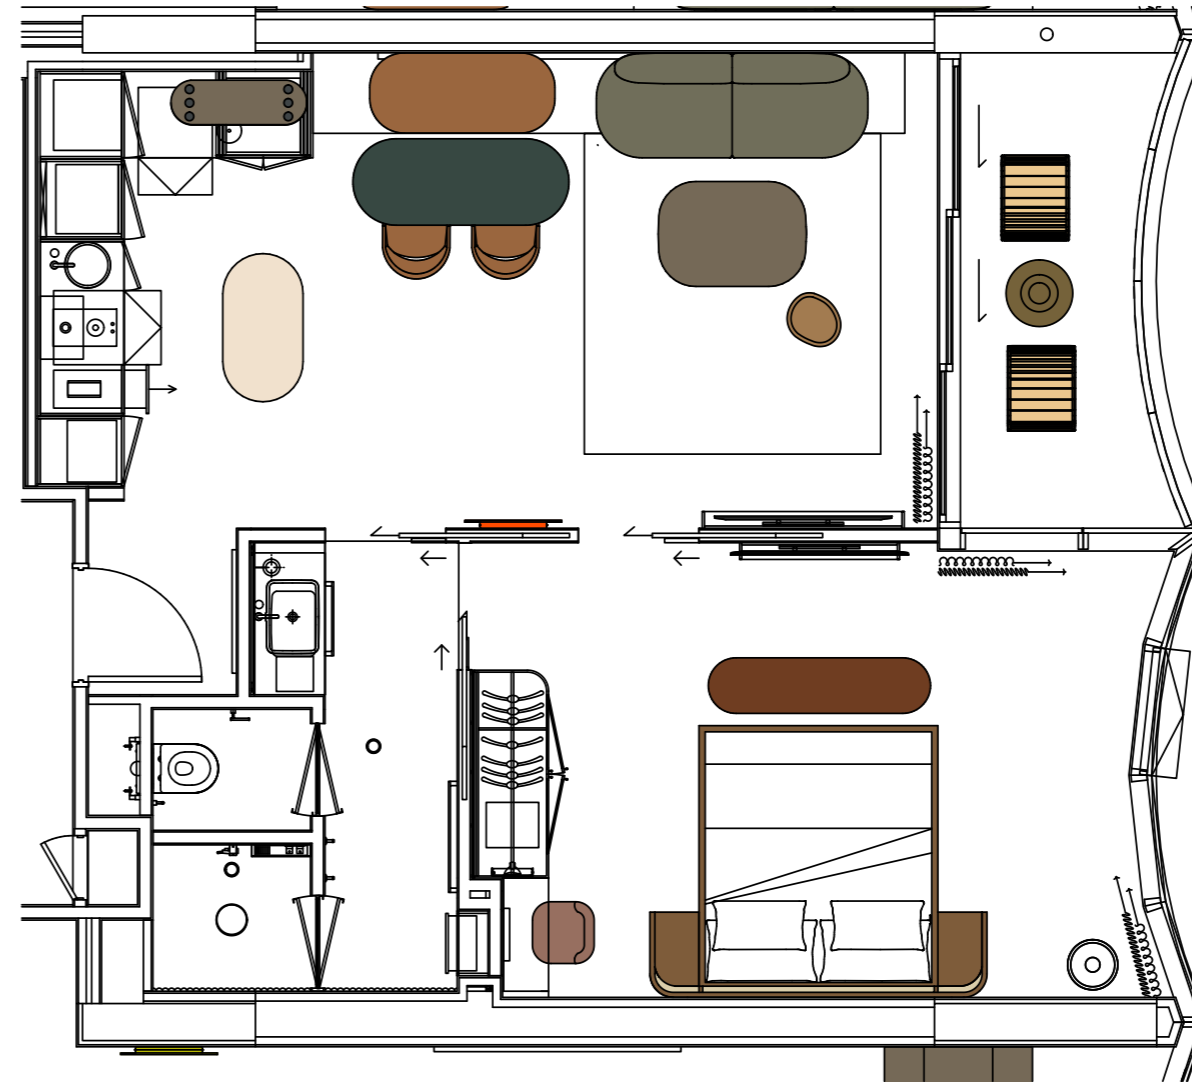

# MONDRIAN

GOLD COAST

1 BED.  
OCEAN.

SUITE.

NO. OF BED:	1 x King
NO. OF PEOPLE:	2
ROOM SIZE:	64-73 sqm   689-786 sqft

Disclaimer: The information contained here is believed to be correct but is not guaranteed nor warranted. Dimensions and areas are approximate and are subject to change.

# MONDRIAN

GOLD COAST

1 BED.  
COAST.

SUITE.

NO. OF BED:	1 x King
NO. OF PEOPLE:	2
ROOM SIZE:	64-73 sqm   689-786 sqft

Disclaimer: The information contained here is believed to be correct but is not guaranteed nor warranted. Dimensions and areas are approximate and are subject to change.

# MONDRIAN

GOLD COAST

1 BED.  
SUNSET.

SUITE.

NO. OF BED:	1 x King
NO. OF PEOPLE:	2
ROOM SIZE:	64-73 sqm   689-786 sqft

Disclaimer: The information contained here is believed to be correct but is not guaranteed nor warranted. Dimensions and areas are approximate and are subject to change.