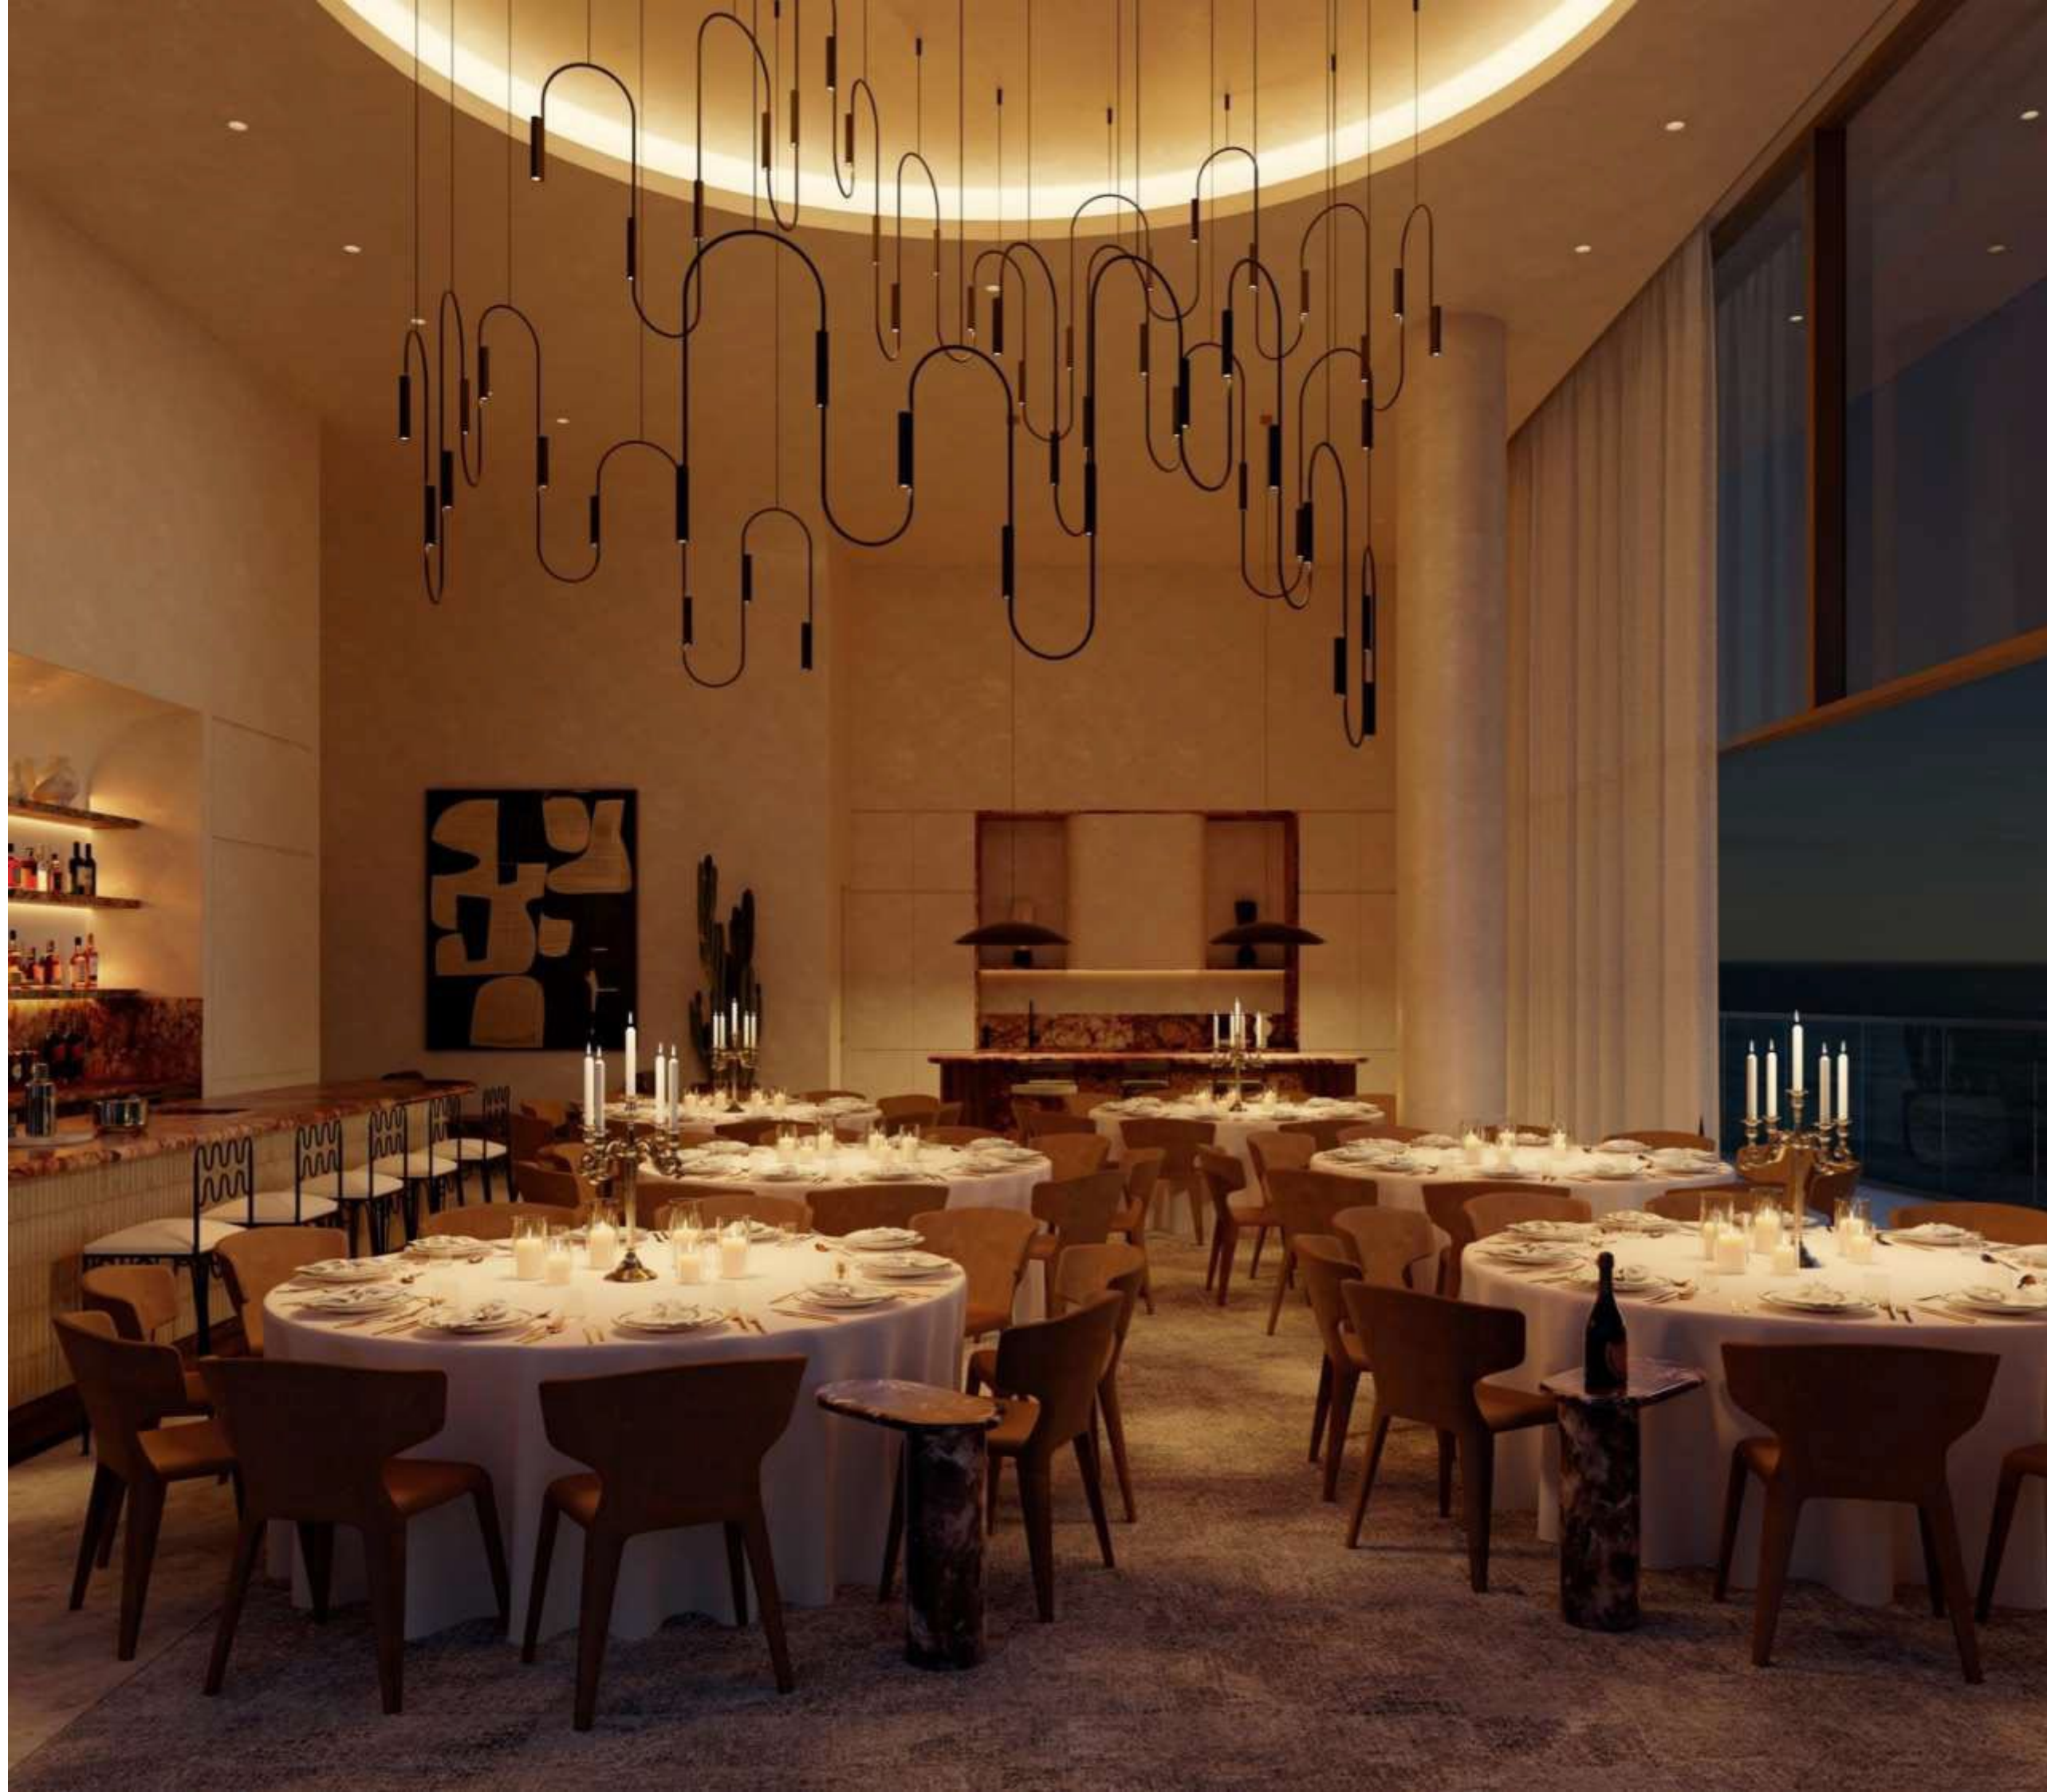

MONDRRIAN

BEACHSIDE MEETINGS
+ GATHERINGS

BOLD SPACES TO GATHER + PLAY

Mondrian Gold Coast has the perfect space for any event—poolside parties, intimate dinners, brand launches, fashion shows, or corporate retreats and conferences. With 20 versatile options across four levels and cutting-edge tech, we turn every moment into something extraordinary. Celebrate life, mix business with pleasure, and let us make it unforgettable.