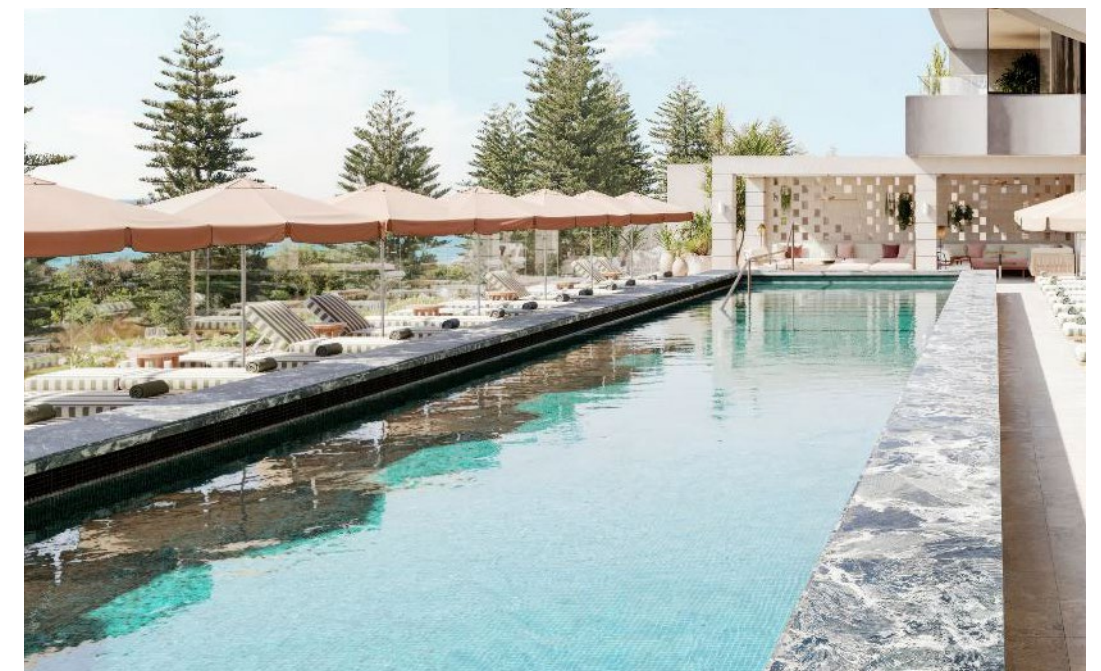

HAVEN POOLSIDE

Cocktail | 200 people