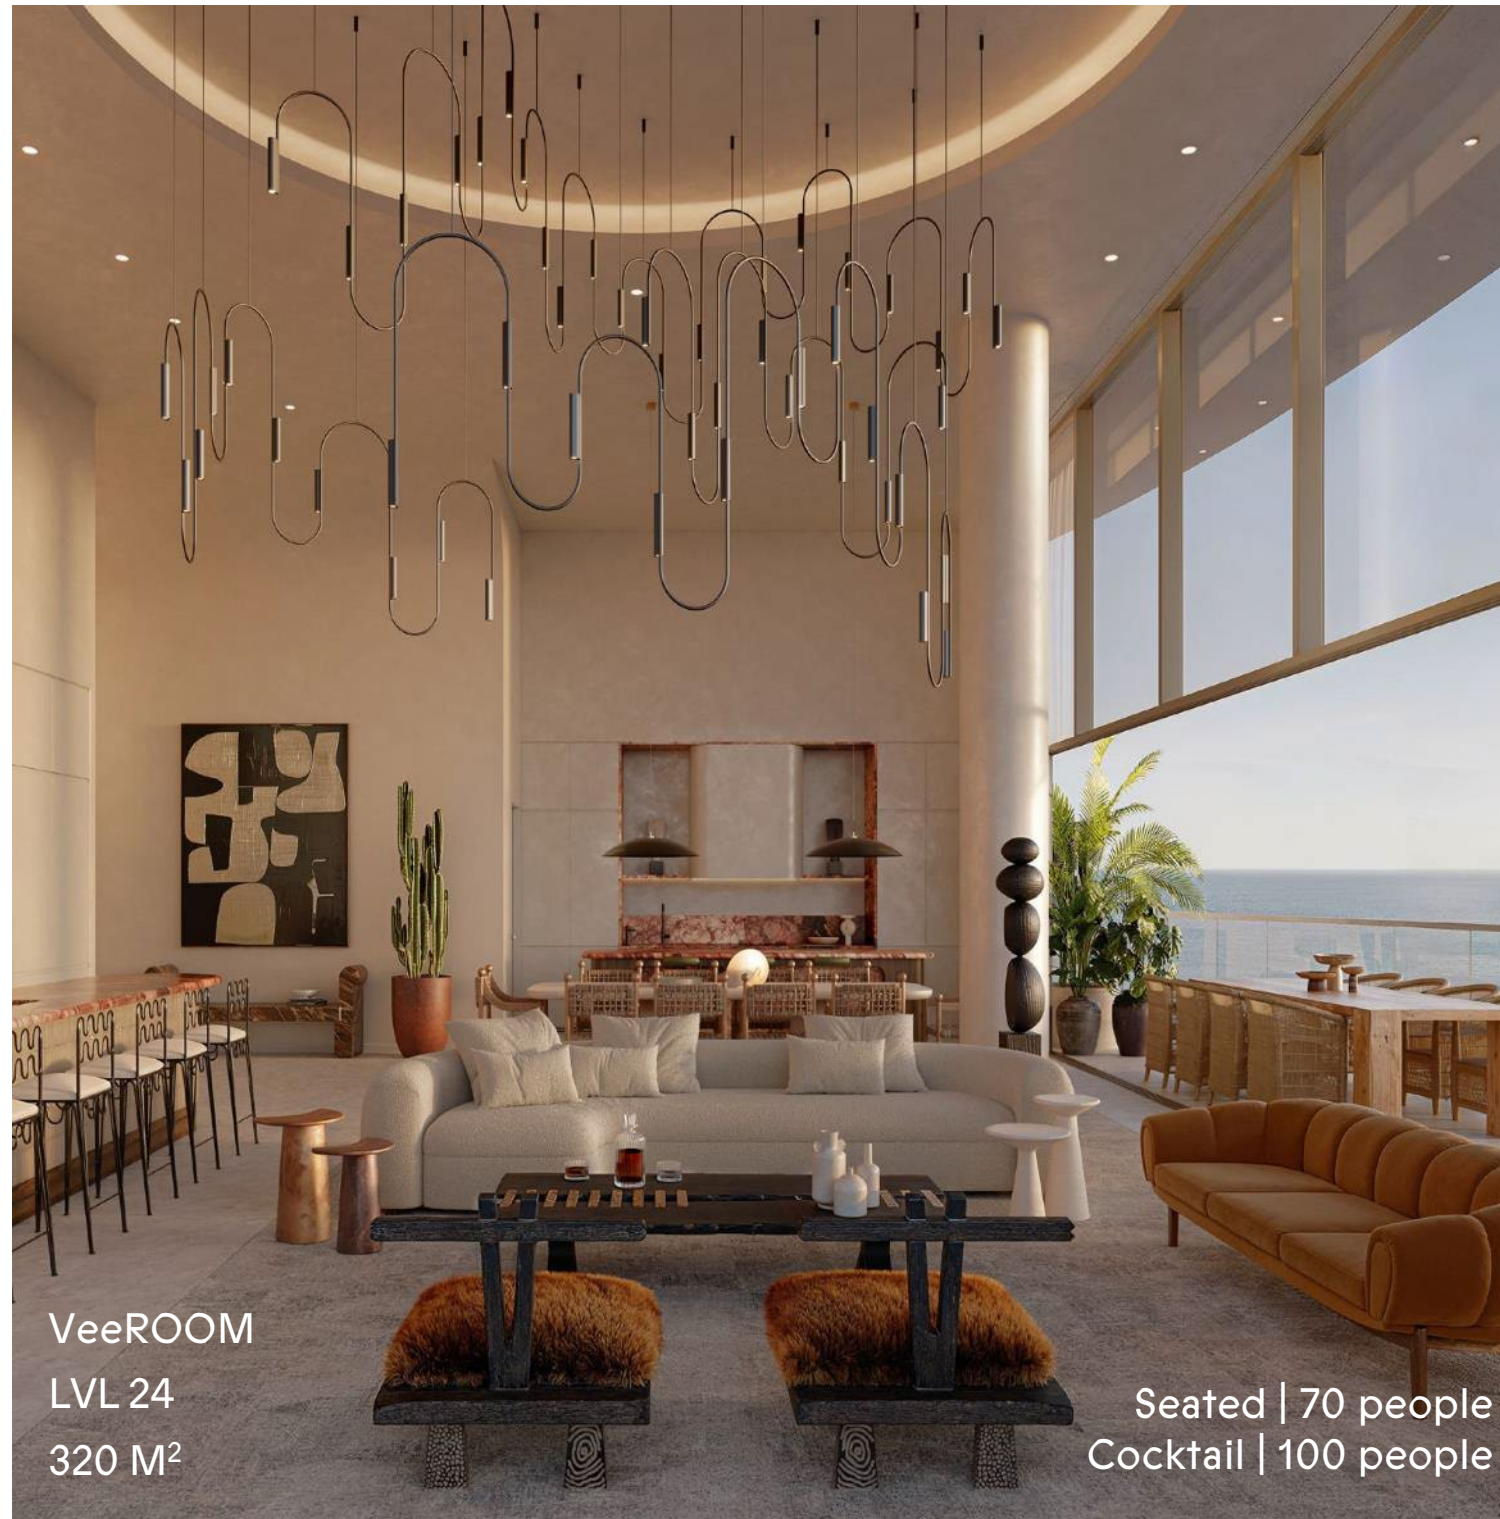

UNIQUE SPACES